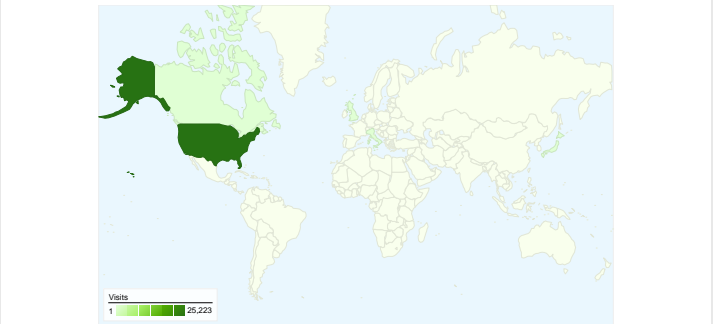

Site Usage

25,354 Visits

14.58% Bounce Rate

143,731 Pageviews

00:03:17 Avg. Time on Site

5.67 Pages/Visit

18.89% % New Visits

Visitors Overview

Map Overlay world

Traffic Sources Overview

Content Overview

Pages	Pageviews	% Pageviews
/schedules/LEXPLORE/index.ht	46,139	32.10%
/	27,979	19.47%
/schedules/playoffbrackets.html	15,535	10.81%
/scrapbook.html	5,963	4.15%
/FieldDirections.html	4,500	3.13%