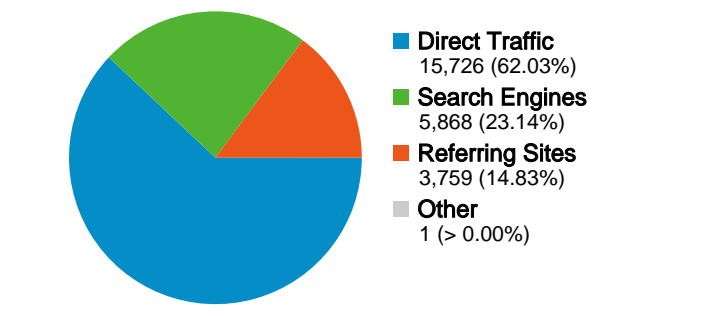

Site Usage

25,354 Visits

14.58% Bounce Rate

143,731 Pageviews

00:03:17 Avg. Time on Site

5.67 Pages/Visit

18.89% % New Visits

Visitors Overview

Map Overlay world

Traffic Sources Overview

Content Overview

Pages	Pageviews	% Pageviews
/schedules/LEXPLORE/index.ht	46,139	32.10%
/	27,979	19.47%
/schedules/playoffbrackets.html	15,535	10.81%
/scrapbook.html	5,963	4.15%
/FieldDirections.html	4,500	3.13%